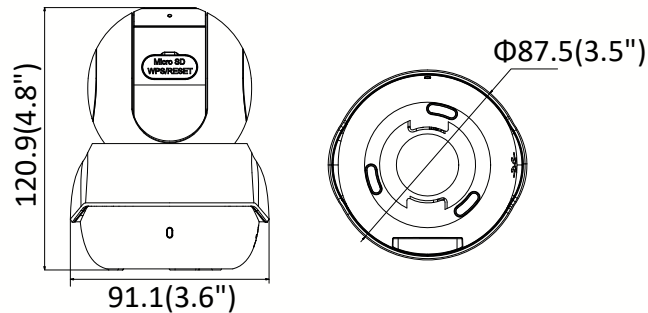

Audio Interface	1 built-in microphone, 1 built-in speaker
Reset	Yes
Wi-Fi	
Wireless Standards	IEEE802.11b, 802.11g, 802.11n
Frequency Range	2.4 GHz - 2.4835 GHz
Channel Bandwidth	20/40MHz Support
Protocols	802.11b: CCK, QPSK, BPSK, 802.11g/n: OFDM
Security	64/128-bit WEP, WPA/WPA2, WPA-PSK/WPA2-PSK, WPS
Transfer Rates	11b: 11Mbps, 11g: 54Mbps, 11n: up to 150Mbps
Wireless Range	50 meters (The performance varies based on actual environment)
General	
Operating Conditions	-10 °C to 40°C (14 °F to 104 °F), Humidity 95% or less (non-condensing)
Power Supply	DC 5V ± 10 %, micro USB interface
Current	Max. 1.4A
Power Consumption	Max. 7W
IR Range	Up to 5 meters
Material	Plastic
Dimensions	Φ 87.5 × 120.9 mm (Φ 3.5" × 4.8")
Weight (include package)	Approx. 510g (1.1 lb)

Ordering Models

HWC-P100-D/W(2.8 mm)

Dimensions